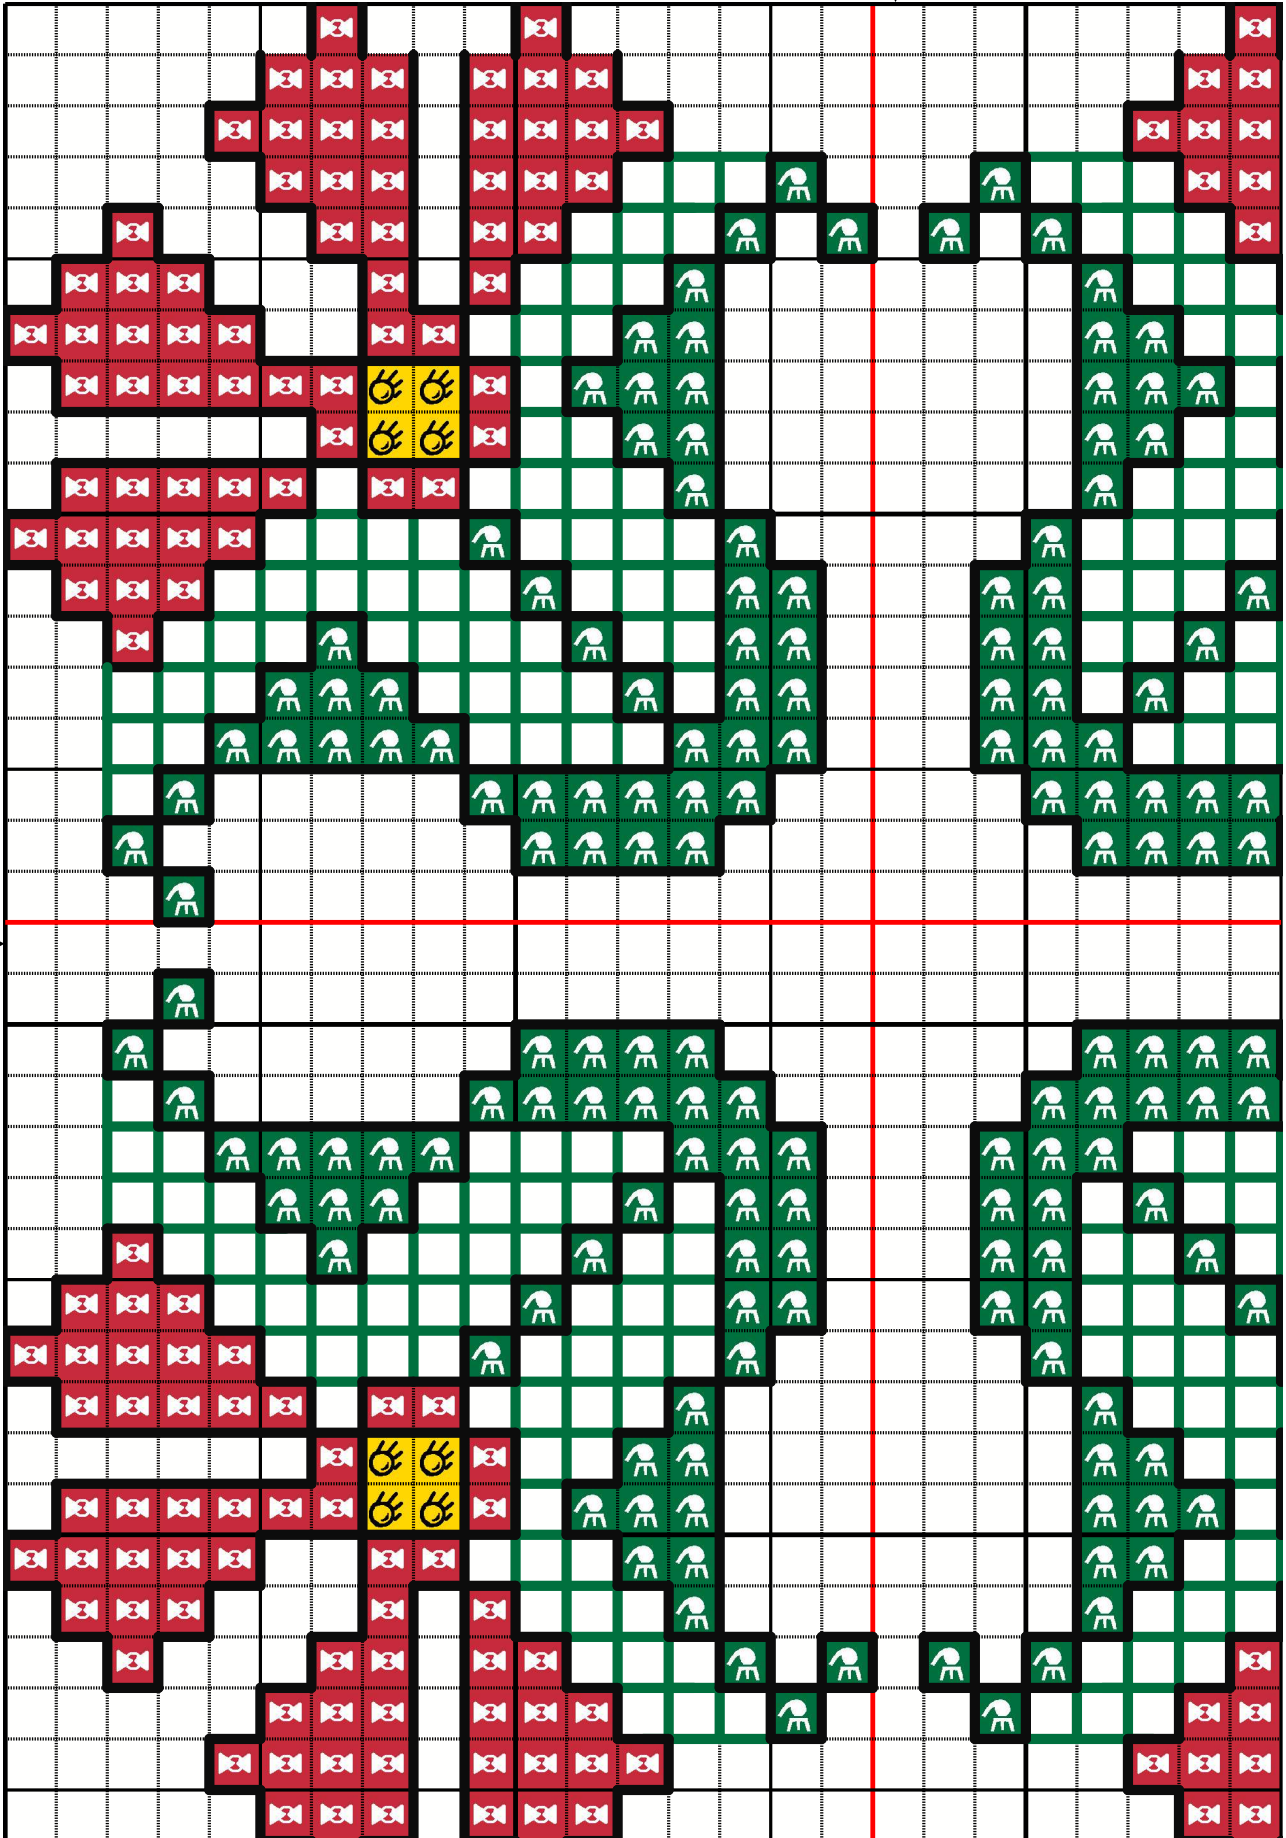

Floral Biscornu

Floral Biscornu

10

20

10

20

30

Floral Biscornu

Floral Biscornu

Floral Biscornu

30

Floral Biscornu

	Number	Name	Strands	Length	Beads	Stitches	
	DMC 444	Lemon dk	2	0.31 yd.	0	16	
	DMC 321	Christmas Red	2	5.03 yd.	0	256	
	DMC 700	Christmas Green bright	2	4.69 yd.	0	192	
	DMC 310	Black	2	2.03 yd.	0	b/s only	