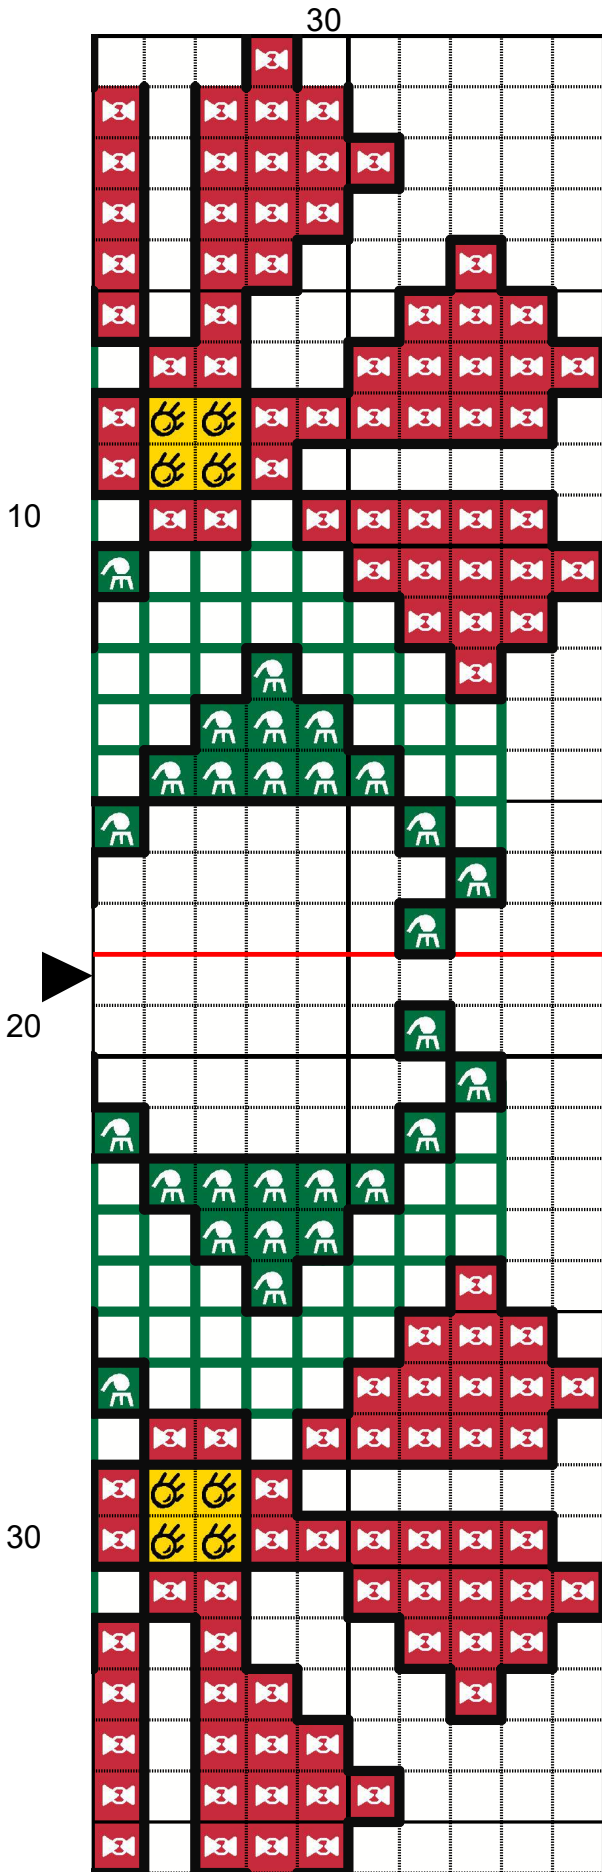

Floral Biscornu

Floral Biscornu

10

20

10

20

30

Floral Biscornu

Floral Biscornu

Floral Biscornu

30

Floral Biscornu

	Number	Name	Strands	Length	Beads	Stitches	
	DMC 444	Lemon dk	2	0.31 yd.	0	16	
	DMC 321	Christmas Red	2	5.03 yd.	0	256	
	DMC 700	Christmas Green bright	2	4.69 yd.	0	192	
	DMC 310	Black	2	2.03 yd.	0	b/s only	