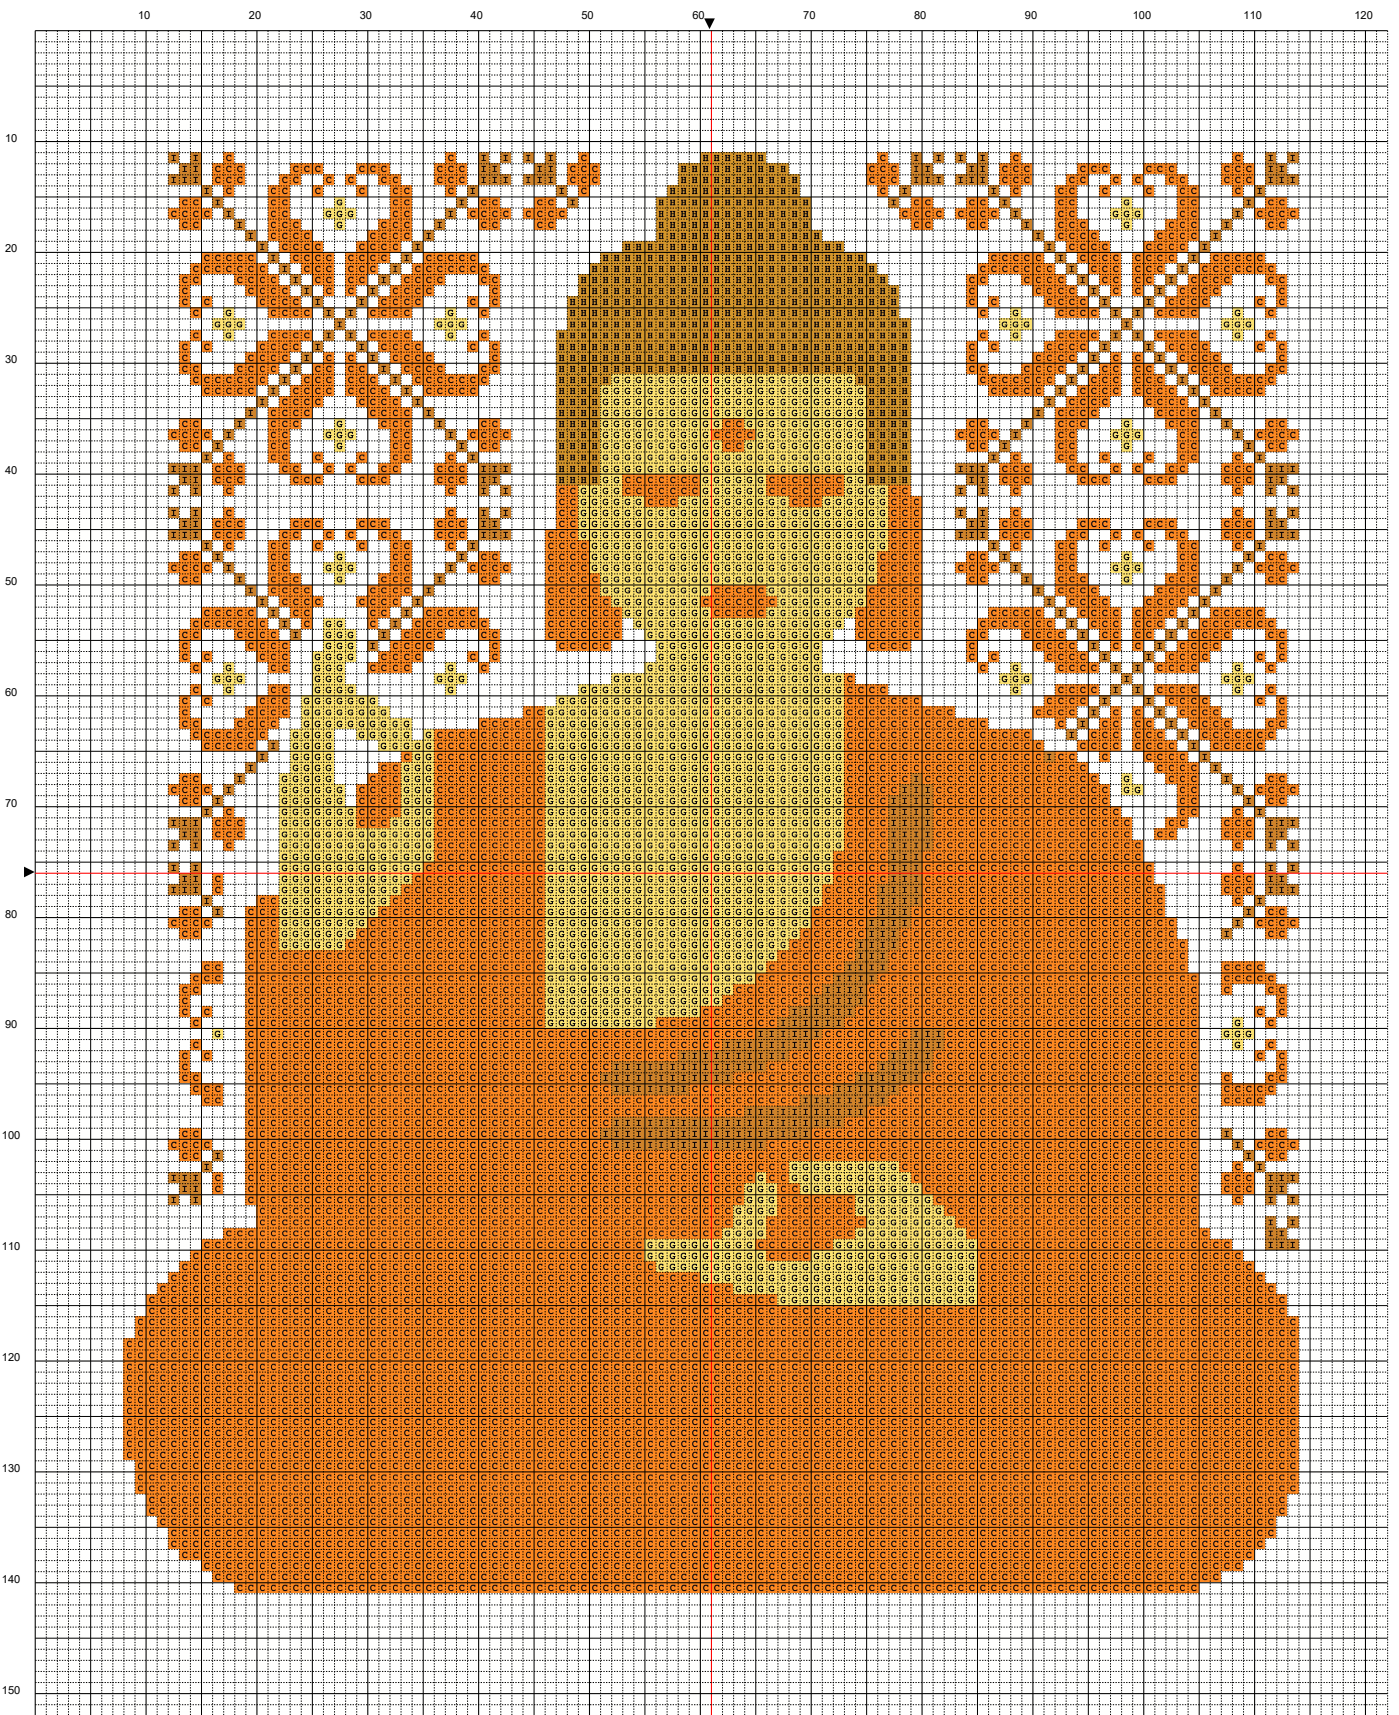

# Sitting Buddha

# Sitting Buddha

|          | Number   | Name             | Strands | Length     | Beads | Stitches |  |
|----------|----------|------------------|---------|------------|-------|----------|--|
| <b>C</b> | DMC 741  | Tangerine medium | 2       | 141.97 yd. | 0     | 7219     |  |
| <b>G</b> | DMC 727  | Topaz very light | 2       | 37.01 yd.  | 0     | 1882     |  |
| <b>H</b> | DMC 3820 | Straw dark       | 2       | 10.31 yd.  | 0     | 524      |  |
| <b>I</b> | DMC 783  | Topaz medium     | 2       | 11.31 yd.  | 0     | 575      |  |