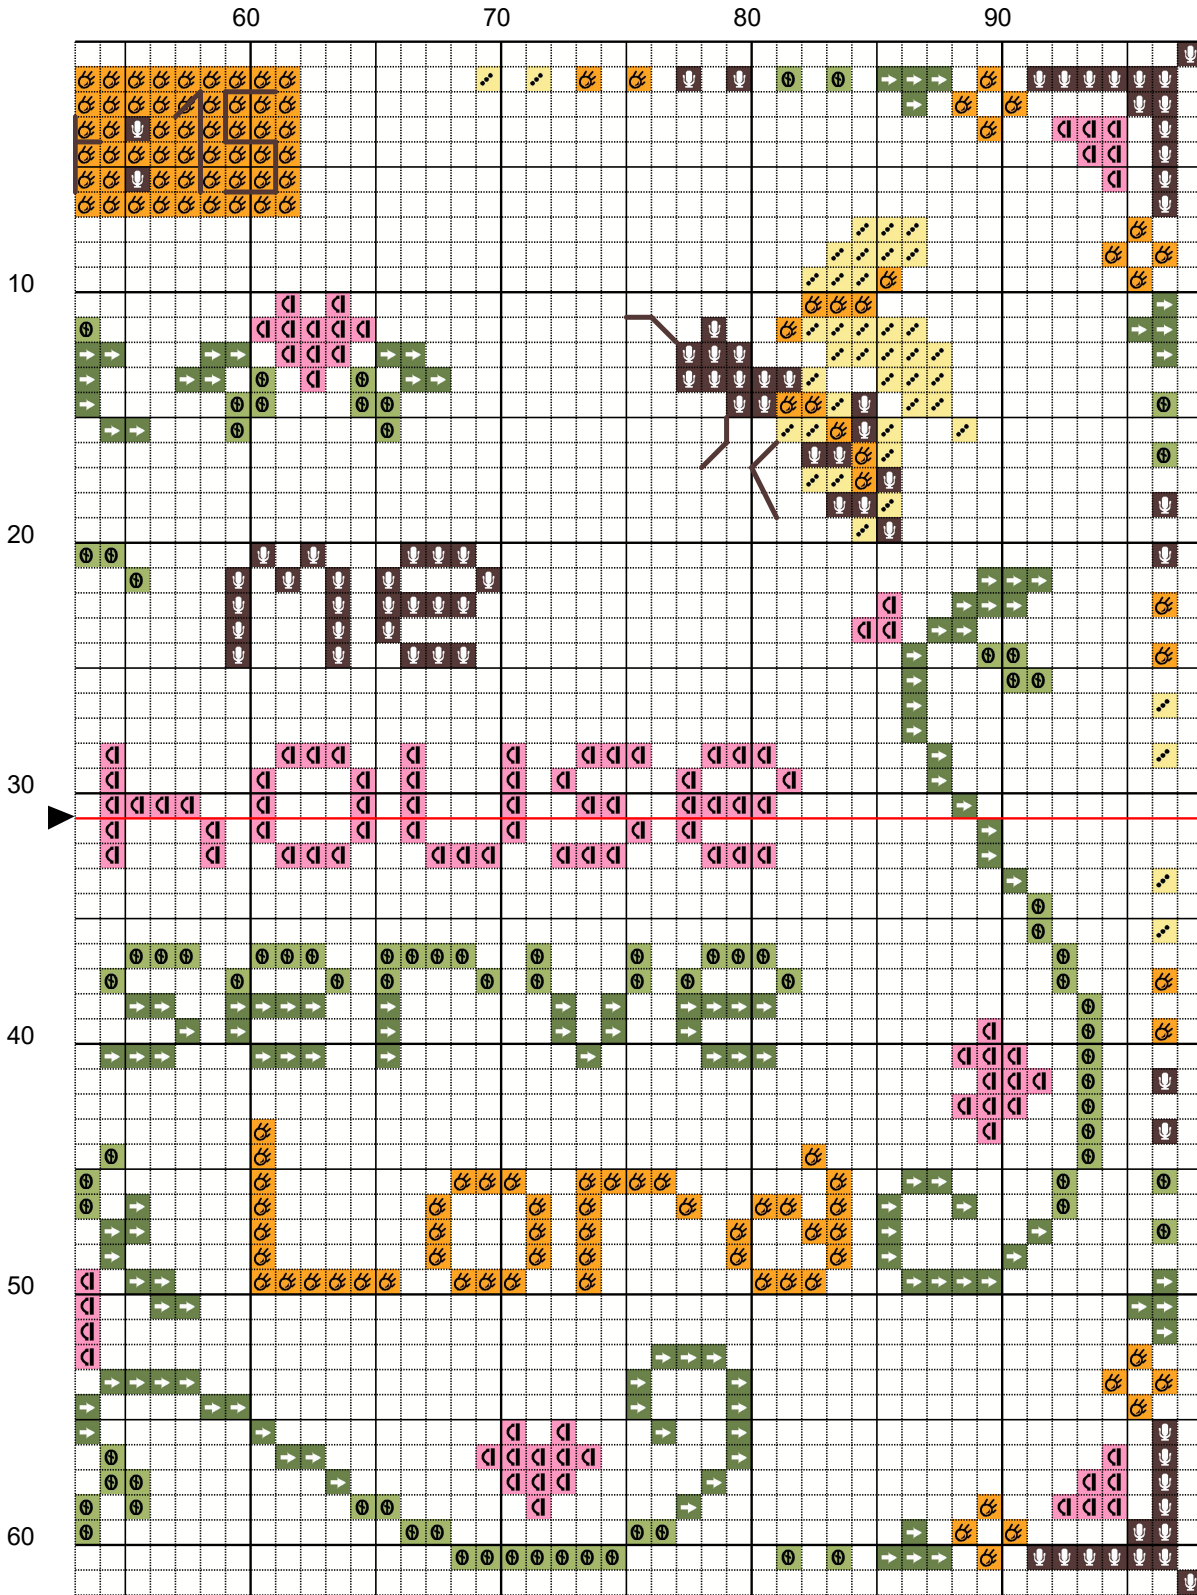

Joshua 24:15

# Joshua 24:15

# Joshua 24:15

	Number	Name	Strands	Length	Beads	Stitches	
→	DMC 3347	Yellow Green medium	2	5.94 yd.	0	302	
☪	DMC 742	Tangerine light	2	5.31 yd.	0	270	
⋯	DMC 3078	Golden Yellow very lt	2	1.65 yd.	0	84	
Ⓢ	DMC 3348	Yellow Green light	2	3.85 yd.	0	196	
◀	DMC 605	Cranberry very light	2	5.94 yd.	0	302	
🎤	DMC 779	Cocoa dark	2	3.21 yd.	0	153	